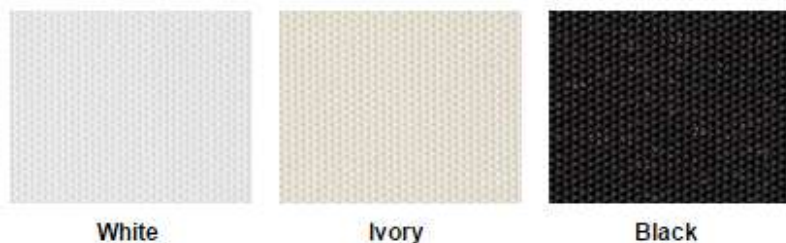

Designer Thermal Fabric

Bathroom Light Filter

If you would like further advice on your actual window, please email a clear digital image to (info@easyblinds.co.nz). Ensure all curtains are moved away from the window and that handles and the full window is in the photo.